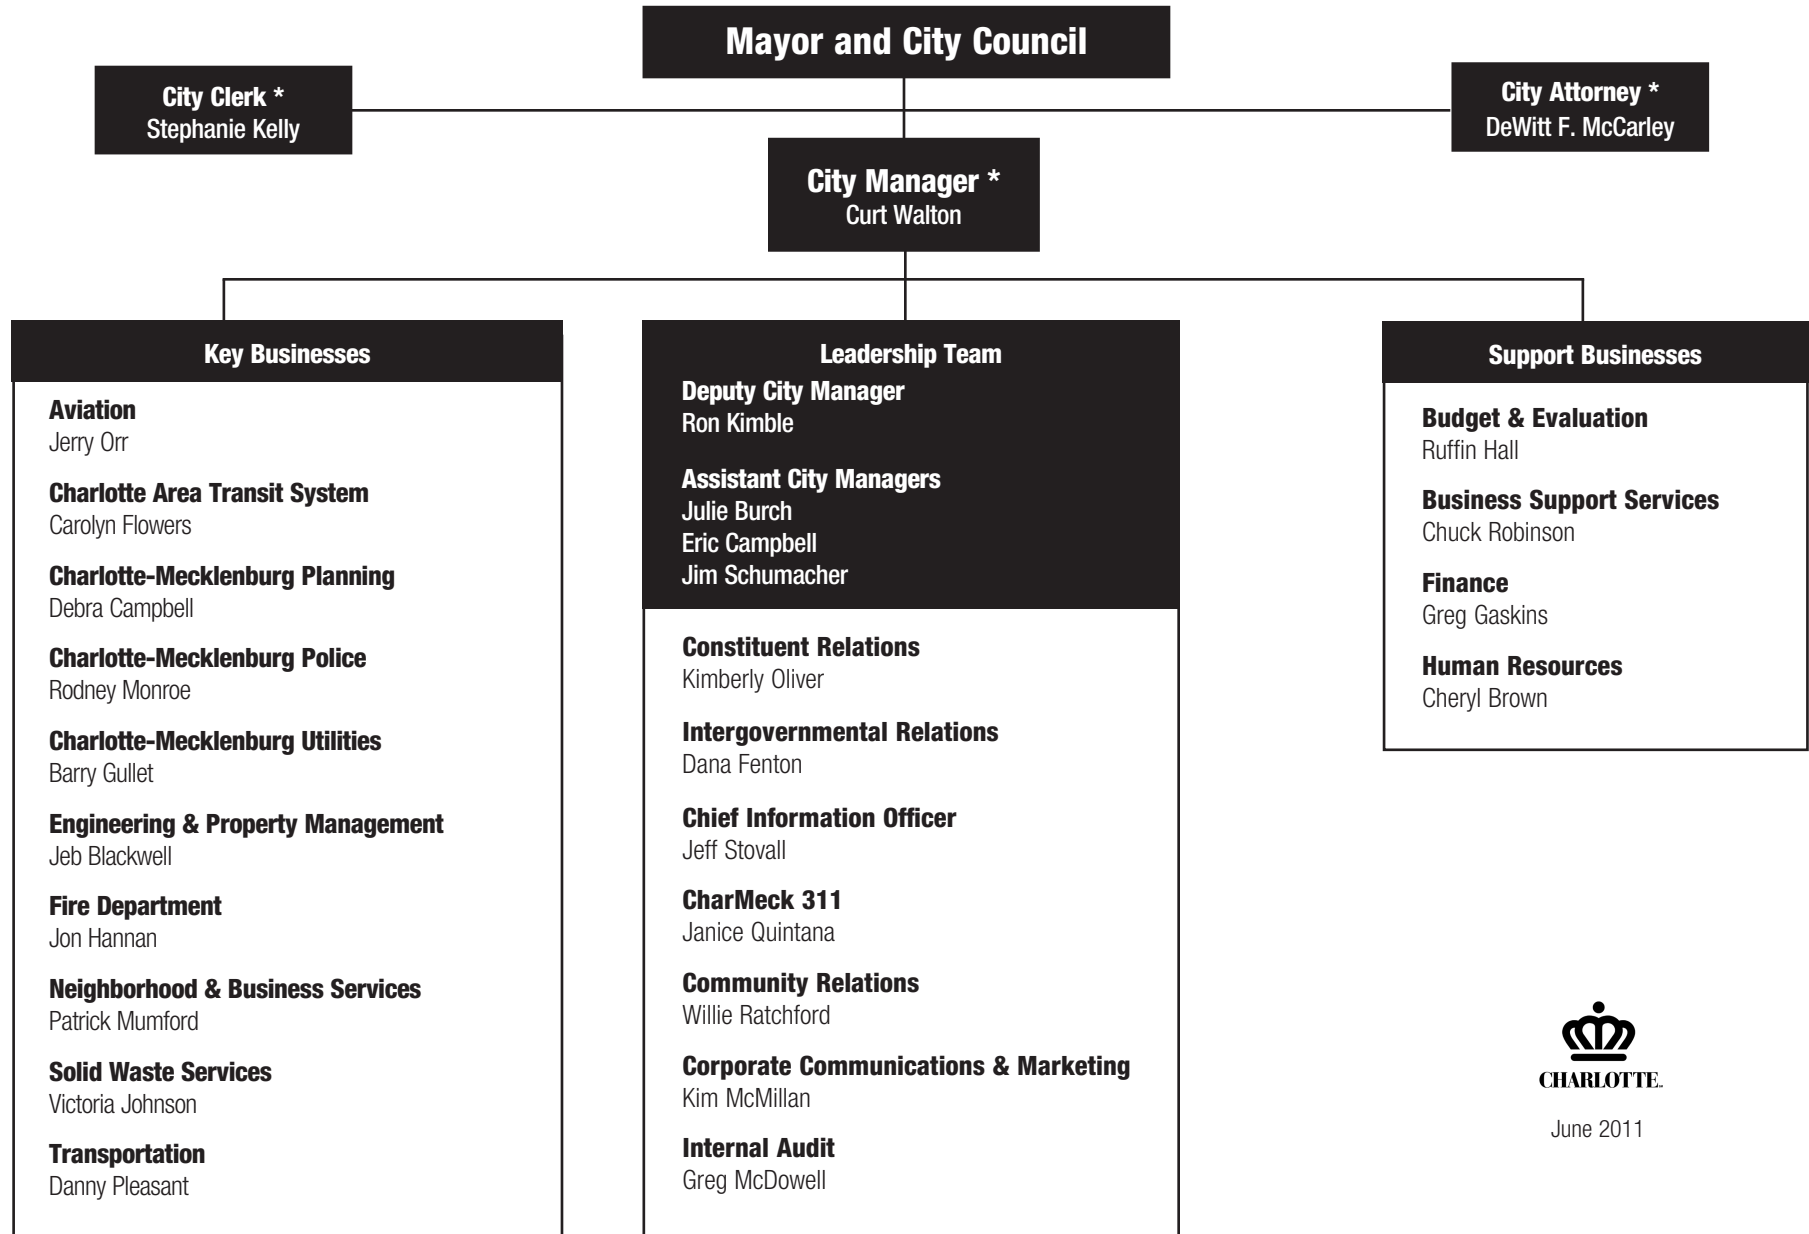

# Charlotte City Government

## Organization Chart

June 2011

\* Council appointed