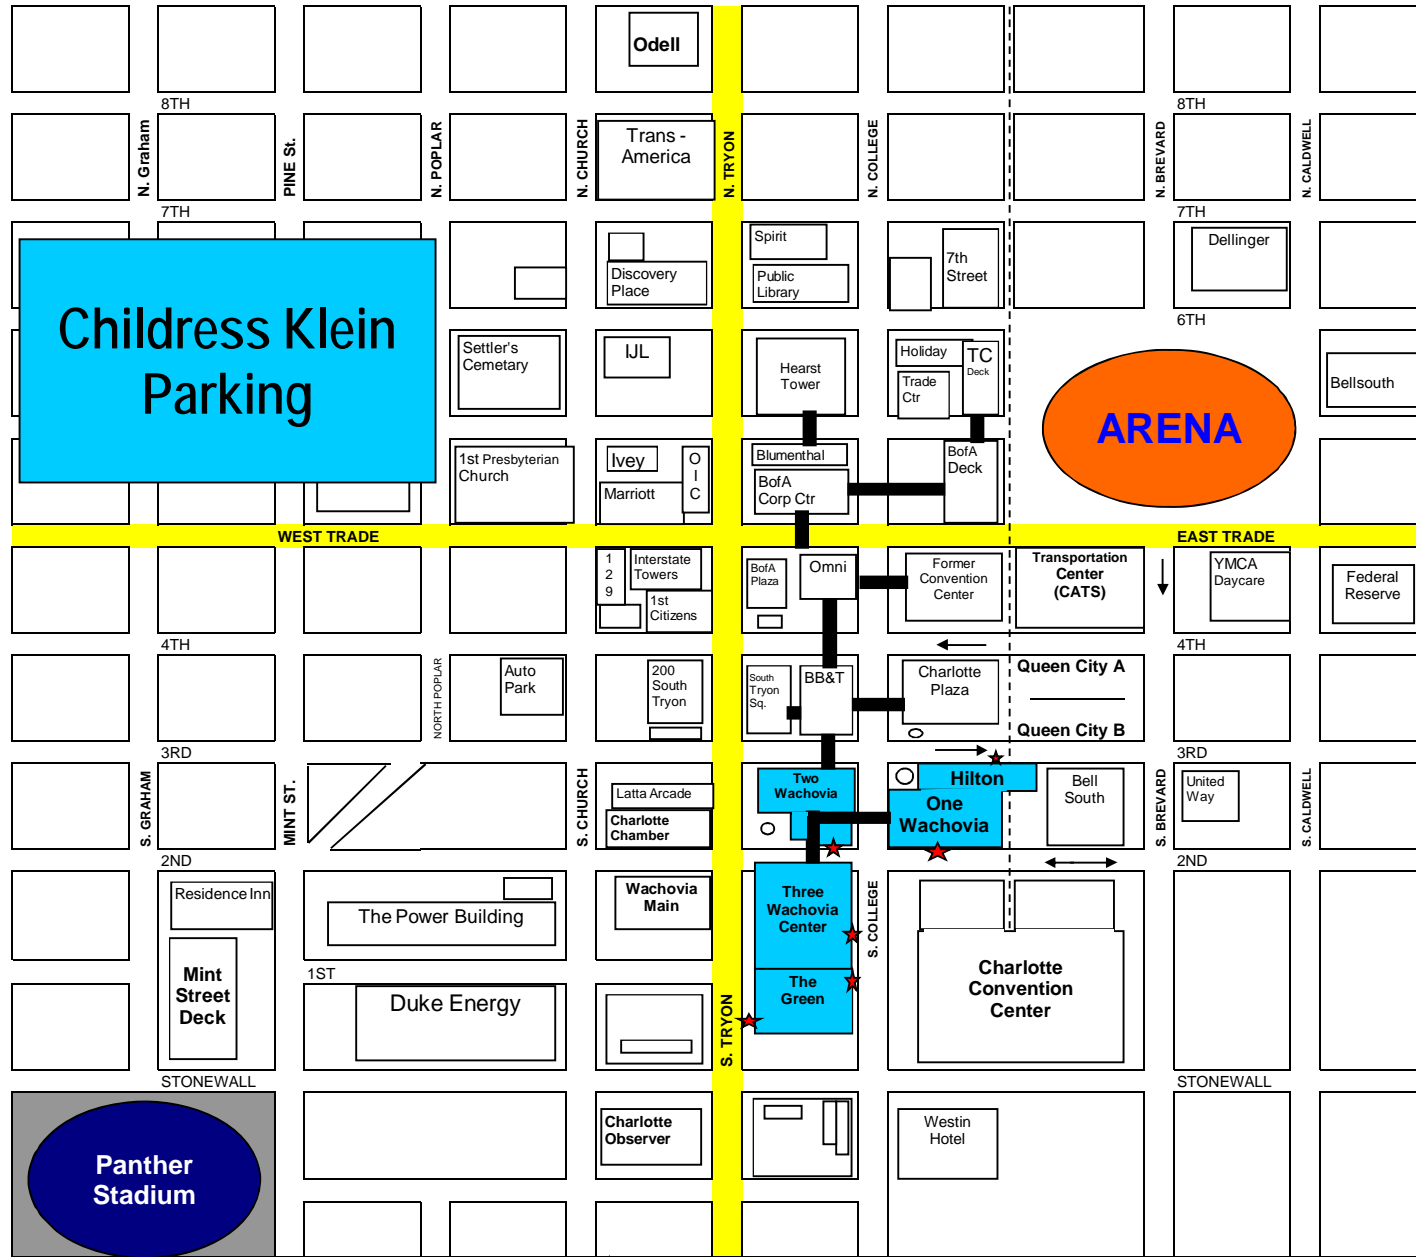

Charlotte Central Business District

★ Entrances / Exits

<p>The Green Garage Entrances: Tryon and College Street Address: 435 South Tryon Street</p>	<p>Three Wachovia Center Garage Entrance: College Street Address: 401 South Tryon Street</p>	<p>Two Wachovia Center Deck Entrance: Second Street Address: 301 South Tryon Street</p>	<p>One Wachovia Center / Hilton Parking Entrances: Second and Third Street Address: 301 South College Street</p>
---	--	---	--