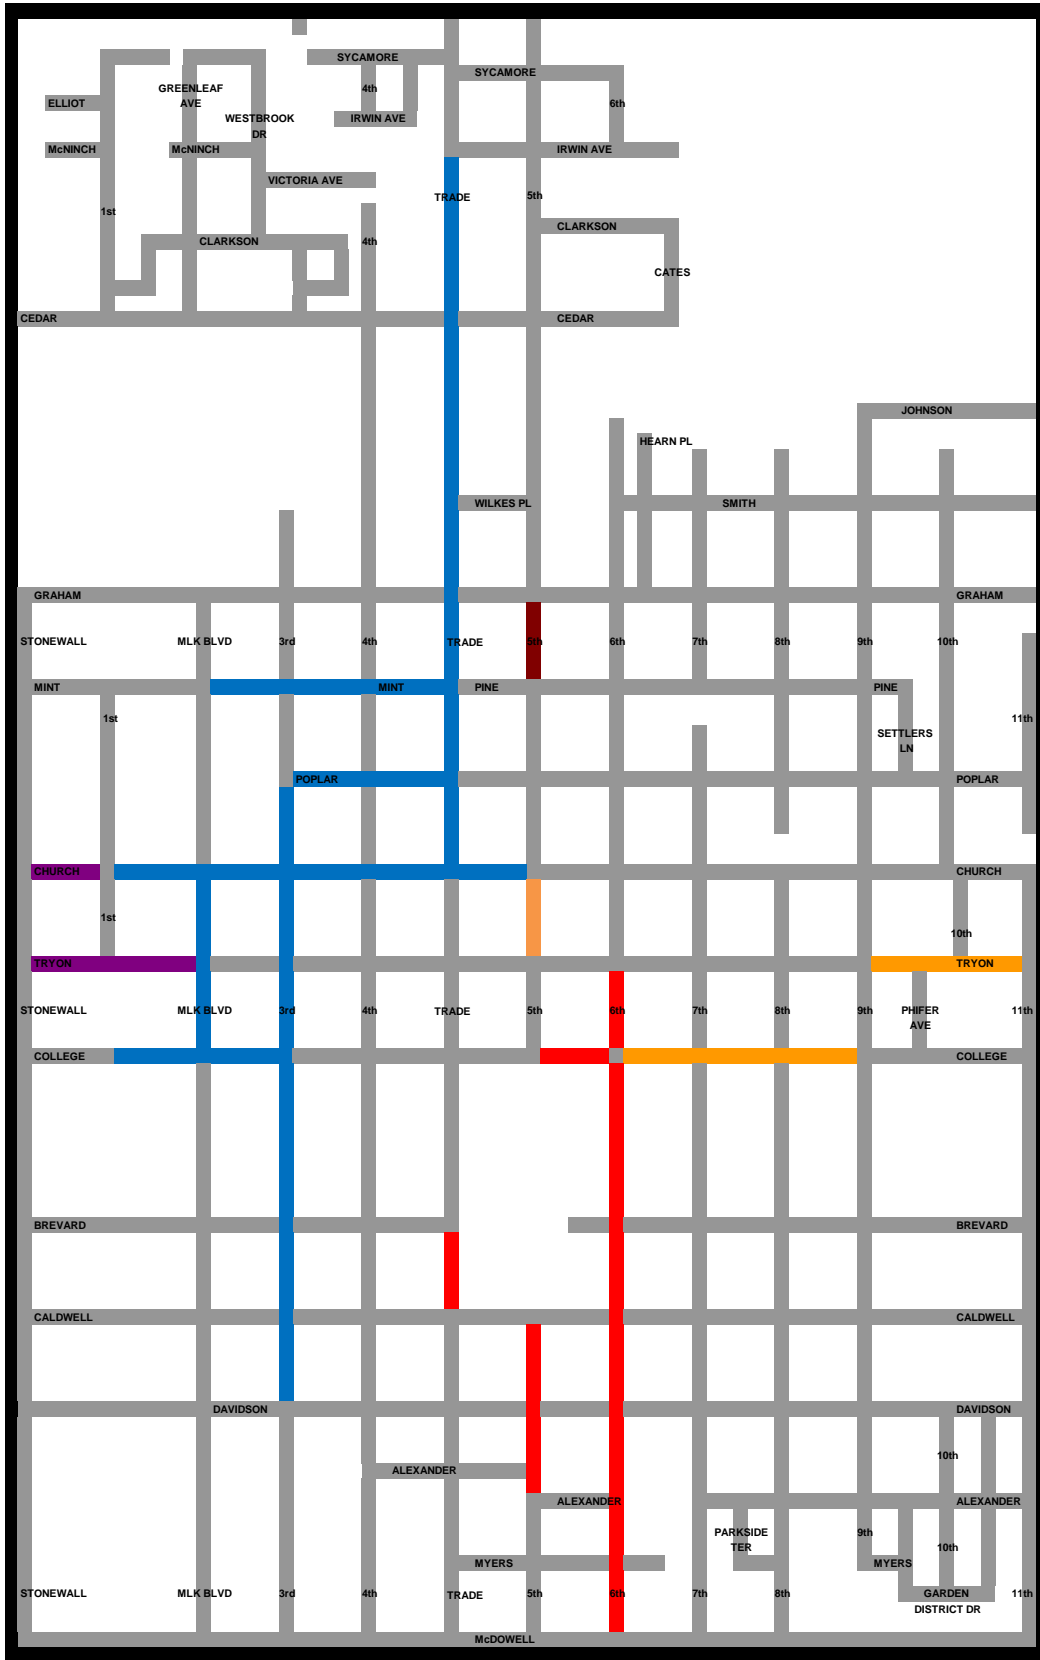

Parking Restrictions for 11/12/09 - 11/19/09

CONSTRUCTIONS

Maroon = The Vue Project
Start Restrictions: 2/7/08
End Restrictions: When const. complete

Violet = 1st St Wachovia Project
Start Restriction: 2/2006
End Restriction: When const. complete

EVENTS

Red = Arena Events
Bobcats - Tier 2 (11/14)
Start Restrictions: 11/13; Afternoon
End Restrictions: 11/16; Afternoon
Bag & Sign: No Parking Saturday

Blue = Panthers (11/15)
Start Restrictions: 11/13 Afternoon
End Restrictions: 11/16; Morning
Bag & Sign: No Parking Sunday

Panthers (11/19)
Start Restrictions: 11/19 Afternoon
End Restrictions: 11/20; Morning
Bag & Sign: No Parking Anytime